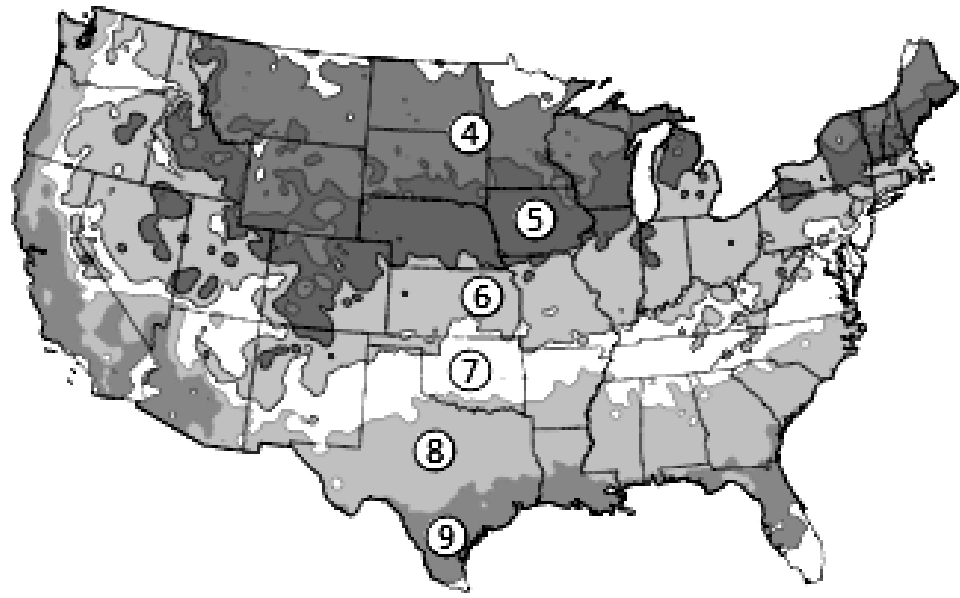

Species	Mature Height	Growth Rate	Soil Drainage	Plant Products	Sunlight Needs	Soil Tolerant	Remarks
<u>Deciduous Cont.</u>							
American Plum*	15-20'	M	M,D	FL/FR	PS-FS	Well Drained	B,Be,H,S,WL
Pussy Willow*	15-25'	F	M	FL	F	Intermediate	Be, H, S, WL
River Birch*	40-70'	M-F	W, D, M	FI, FR	FS	No	Be, E, H, S, T, WL
Sycamore*	70-100'	M-F	M	S	FS	Intermediate	E, S, Be, H, T, WL

*Indicates trees included in packets-see order form for descriptions