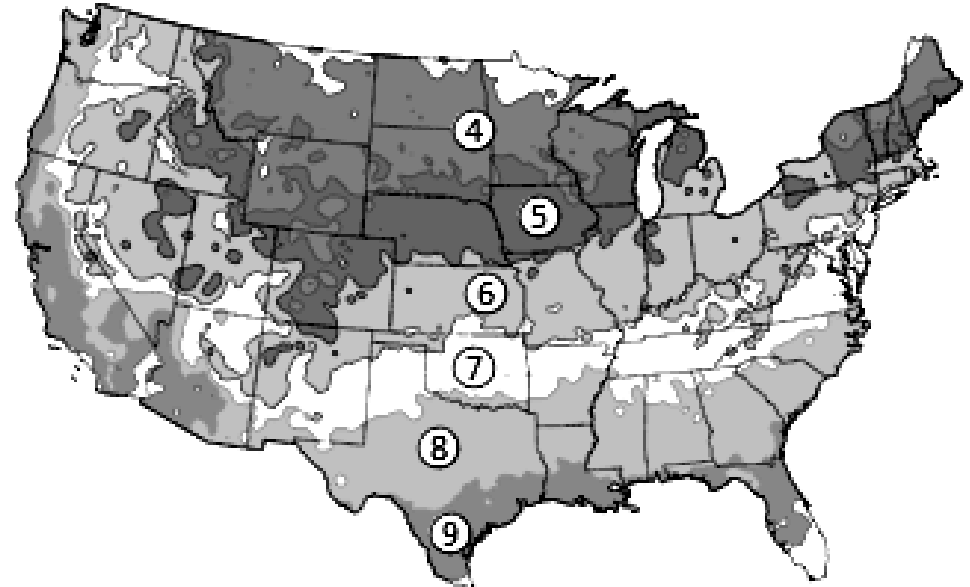

Prairie Grass Kit:

Big Bluestem, Little Bluestem, Side Oats Grama, Plains Oval Sedge, Canada Wild Rye, Virginia Wild Rye, Purple Love Grass, Bottlebrush Grass, June Grass, Switch Grass, Indian Grass, Prairie Dropseed

Wetland Plant Kit:

Sweet Flag, Swamp Milkweed, New England Aster, Bluejoint Grass, Fringed Sedge, Porcupine Sedge, Brown Fox Sedge, Common Boneset, Queen of the Prairie, Fowl Manna Grass, Sneezeweed, Smooth Rose Mallow

Instant Butterfly and Songbird Plant Kit:

Butterfly Weed, New England Aster, Sand Coreopsis, Broad-Leaved Purple Coneflower, Rough Blazing Star, Wild Lupine, Wild Bergamot, Foxglove Beard Tongue, Purple Prairie Clover, Black-Eyed Susan, Common Spiderwort, Common Ironweed

Shade Plant Kit:

Wild Columbine, Rue Anemone, Wood Mint, Tall Bellflower, Awned Graceful Sedge, Wild Geranium, Common Wood Reed, Cardinal Flower, Golden Ragwort, Blue-Stemmed Goldenrod, Common Spiderwort, Culver's Root

Species	Mature Height	Growth Rate	Soil Drainage	Plant Products	Sunlight Needs	Soil Tolerant	Remarks
<u>Deciduous Cont.</u>							
American Plum	15-20'	M	M,D	FL/FR	PS-FS	Well Drained	B,Be,H,S,W L
Pussy Willow	15-25'	F	M	FL	F	Intermediate	Be, H, S, WL
River Birch	40-70'	M-F	W, D, M	Fl, FR	FS	No	Be, E, H, S, T, WL
Sycamore	70-100'	M-F	M	S	FS	Intermediate	E, S, Be, H, T, WL

Plant Hardiness Zone Map (pictured above)
Each zone represents an area where certain tree species grow best. Our zones are 5 and 6. All of our species offered are native and grow in zones 5 and 6.